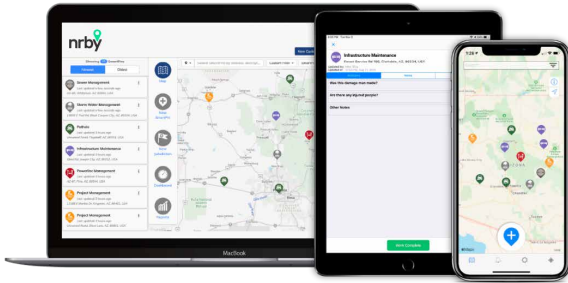

THE SIMPLE TO USE MOBILE TECHNOLOGY FOR MUNICIPALITIES

Nrby offers a **simple** way to **automate** and **digitize** current work service processes.

DIGITAL TRANSFORMATION

Convert manual and paper processes into digital workflows to:

 CAPTURE COMPLIANCE AND VERIFICATION DATA

 DRIVE EFFICIENCY

 IMPROVE COMMUNICATION

Together, Nrby & Vadar Systems empower the collection of data from field, to compliance, to billing, and collections.

WORKFLOWS